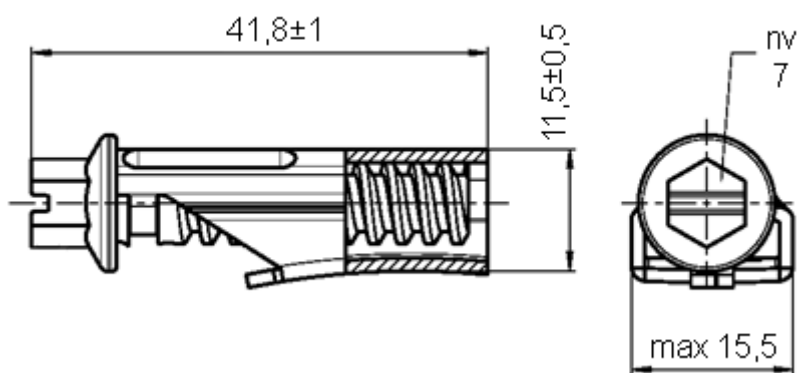

# Data Sheet

Article number: 025608565001

Description: Norma band buckle NB-G/12 W1

## Measures

---

Note = No measurements